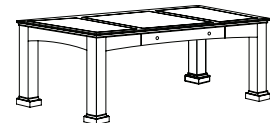

Details:

- Construction consists of wood, wood veneers and wood product
- Durable mortise and tenon construction with wood cleats, glue, screws and staples, threaded inserts and bolts
- All top surfaces have a protective UV finish resistant to stains, mars and scratches
- The desk top features Sapele Pommele veneer panels offset with ebony borders and cherry veneers
- All drawers feature dovetail construction and are suspended on fully extending, metal, ball-bearing slides
- Locking pedestals via knee space located locks
- Box drawers rated for 75 lbs
- File drawers rated for 150 lbs
- File drawers equipped with metal rods for letter or legal sized hanging files
- Adjustable floor levelers

Executive Bow Front Desk
7302-37
72W 42D 30H

Executive Storage Credenza
7302-20
72W 24D 30H

Executive Desk
7302-36
72W 36D 30H

Kneehole Credenza
7302-21
72W 24D 30H

Kneehole Credenza without Return Moulding
7302-215
69.5W 24D 30H

Table Desk
7302-88
72W 36D 30H
Consists of:
-082 Top
-081 Four Leg Base

Right Executive L Desk
7302-47
72W 84D 30H
Consists of:
-570 Left Single Pedestal Desk
-579 Right Single Pedestal Return

Left Executive L Desk
7302-48
72W 84D 30H
Consists of:
-580 Right Single Pedestal Desk
-589 Left Single Pedestal Return