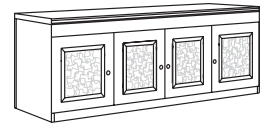

Wall Mountable Overhead Storage with Crackle Glass
7302-403
69.5W 16D 25H