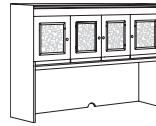

Overhead Storage with Crackle Glass
7302-404
69.5W 16D 48H