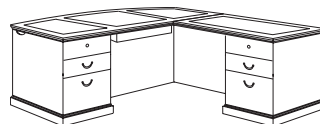

Details:

- Construction consists of wood, wood veneers and wood product
- Durable mortise and tenon construction with wood cleats, glue, screws and staples, threaded inserts and bolts
- All top surfaces have a protective UV finish resistant to stains, mars and scratches
- The desk top features Sapele Pommele veneer panels offset with ebony borders and cherry veneers
- All drawers feature dovetail construction and are suspended on fully extending, metal, ball-bearing slides
- Locking pedestals via knee space located locks
- Box drawers rated for 75 lbs
- File drawers rated for 150 lbs
- File drawers equipped with metal rods for letter or legal sized hanging files
- Adjustable floor levelers

Table Desk
7302-88
72W 36D 30H
Consists of:
-082 Top
-081 Four Leg Base

Right Executive L Desk
7302-47
72W 84D 30H
Consists of:
-570 Left Single Pedestal Desk
-579 Right Single Pedestal Return

Left Executive L Desk
7302-48
72W 84D 30H
Consists of:
-580 Right Single Pedestal Desk
-589 Left Single Pedestal Return