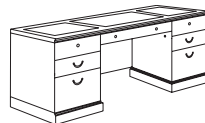

Kneehole Credenza without Return Moulding
7302-215
69.5W 24D 30H