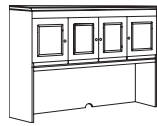

Overhead Storage with Beveled Glass
7302-6251
72W 16D 48H