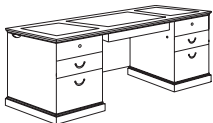

Executive Desk
7302-36
72W 36D 30H