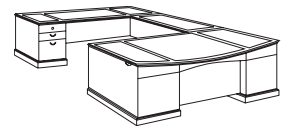

Left Executive Bow Front U Desk
7302-78
72W 144D 30H
Consists of:
-680 Right Bow Single Pedestal Desk
-581 Left Single Pedestal Credenza
-59 U Bridge