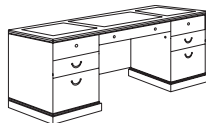

Kneehole Credenza
7302-21
72W 24D 30H