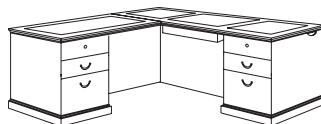

Details:

- Construction consists of wood, wood veneers and wood product
- Durable mortise and tenon construction with wood cleats, glue, screws and staples, threaded inserts and bolts
- All top surfaces have a protective UV finish resistant to stains, mars and scratches
- The desk top features Sapele Pommele veneer panels offset with ebony borders and cherry veneers
- All drawers feature dovetail construction and are suspended on fully extending, metal, ball-bearing slides
- Locking pedestals via knee space located locks
- Box drawers rated for 75 lbs
- File drawers rated for 150 lbs
- File drawers equipped with metal rods for letter or legal sized hanging files
- Adjustable floor levelers

Executive Bow Front Desk
7302-37
72W 42D 30H

Executive Storage Credenza
7302-20
72W 24D 30H

Executive Desk
7302-36
72W 36D 30H

Kneehole Credenza
7302-21
72W 24D 30H

Kneehole Credenza without Return Moulding
7302-215
69.5W 24D 30H

Table Desk
7302-88
72W 36D 30H
Consists of:
-082 Top
-081 Four Leg Base

Right Executive L Desk
7302-47
72W 84D 30H
Consists of:
-570 Left Single Pedestal Desk
-579 Right Single Pedestal Return

Left Executive L Desk
7302-48
72W 84D 30H
Consists of:
-580 Right Single Pedestal Desk
-589 Left Single Pedestal Return