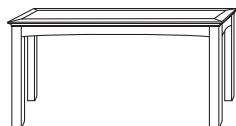

Sofa/Console Table
7302-82
60W 16D 30H