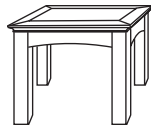

Lateral File
7302-16
36W 24D 30H

Lateral File Storage Cabinet
7302-07
36W 24D 78H

Media Cabinet
7302-04
42W 24D 78H

Double Door Storage Wardrobe/Cabinet
7302-06
33.75W 24D 78H

Open Bookcase
7302-148
36W 16D 45H

Closed Bookcase
7302-248
36W 16D 48.25H

Left Hand Facing Single Door Storage Wardrobe/Cabinet
7302-05
18W 24D 78H

Right Hand Facing Single Door Storage Wardrobe/Cabinet
7302-05RH
18W 24D 78H

End Table
7302-10
24W 24D 20H